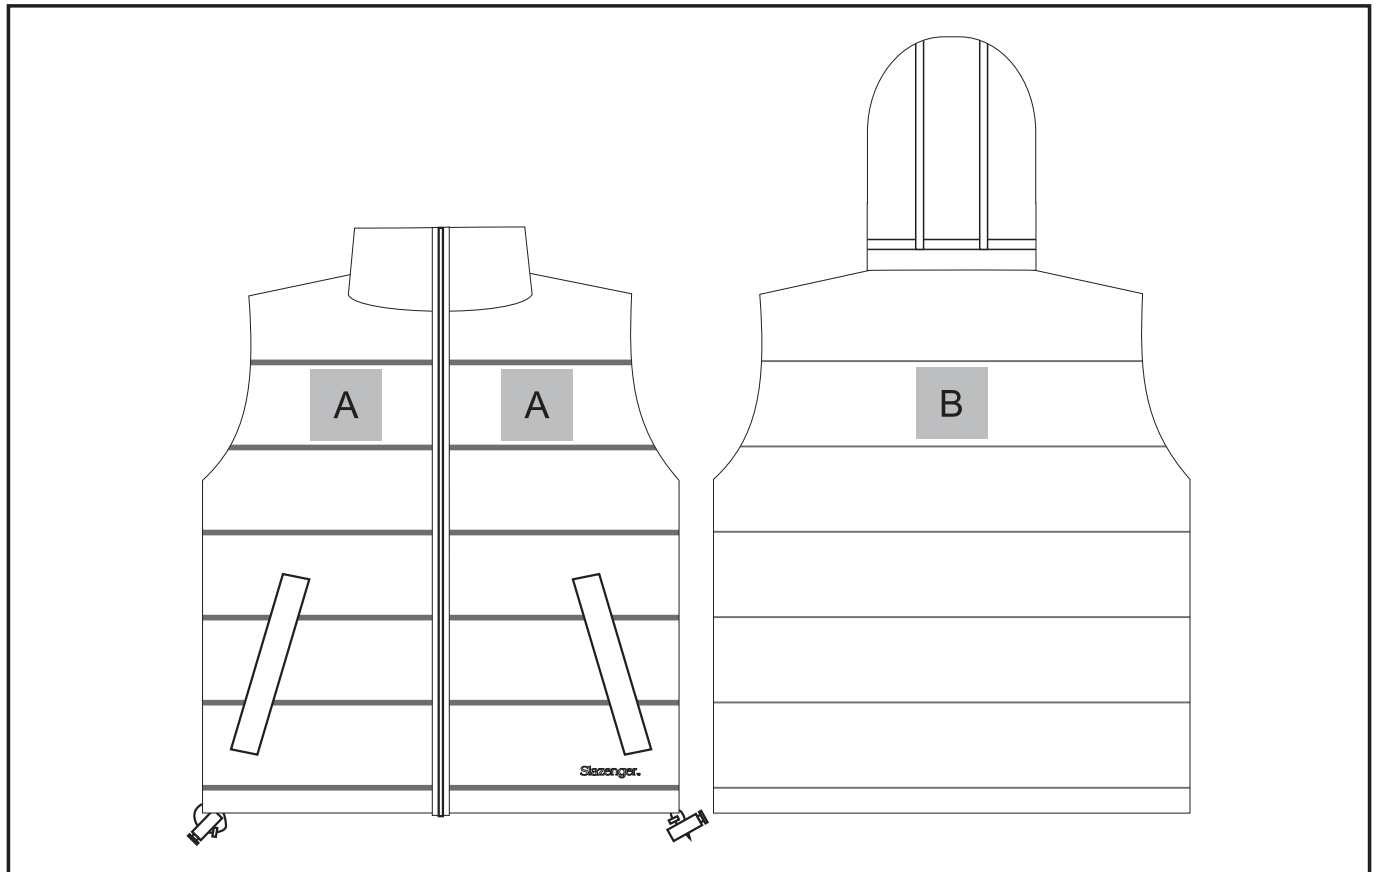

SLAZ-7608

Evolution Bodywarmer - Mens

Need to know:

- Includes 1-Position Embroidery **OR** 1-Position Digital Transfer (setup fee applies)
- **EMB/DTC inclusive parameters:** Left/Right Chest or Back = 100mm x 100mm
- **NB:** Inclusive Branding is **NOT** applicable to Items marked as Reduced to Clear.
- Cannot guarantee a 100% straight branding on any clothing item with check or stripe detail.
- Please note that the panels on the garment are inconsistent from Small to XL.
- The left/right chest and the back will be branded in the closest panel to standard left/right chest and back yoke position.

Branding Options:

Position A

1. Embroidery (EMB) - 9 colours
Size: 80mm diameter
2. Digital Transfer Clothing (DTC) - Full colour
Size: 80mm wide x 80mm high

Position B

1. Embroidery (EMB) - 9 colours
Size: 80mm diameter
2. Digital Transfer Clothing (DTC) - Full colour
Size: 80mm wide x 80mm high